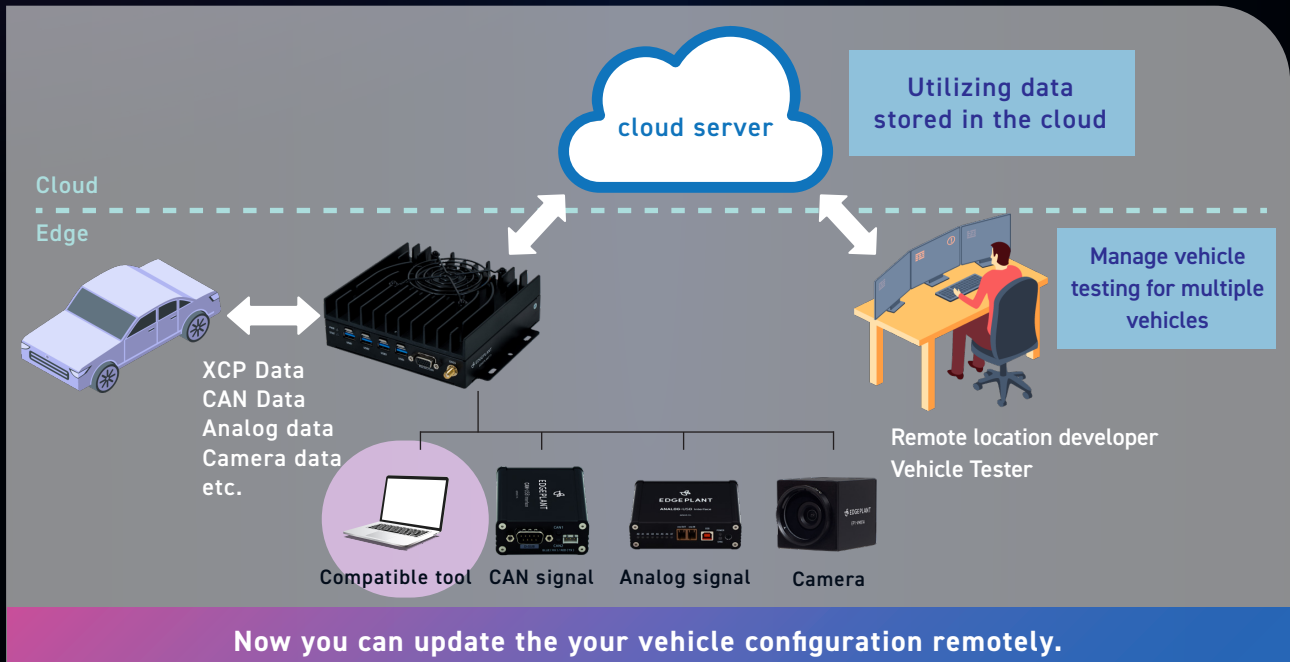

20 40 80 60 100

20 40 80 60 100

01452.1112 0000x1
45151.124 0000x1
77241551.0 0000x3

● FIX CAR ERROR

Remote Data Collection

Remote Calibration

Contact us

Macnica,inc. Smart City & Mobility Business Unit