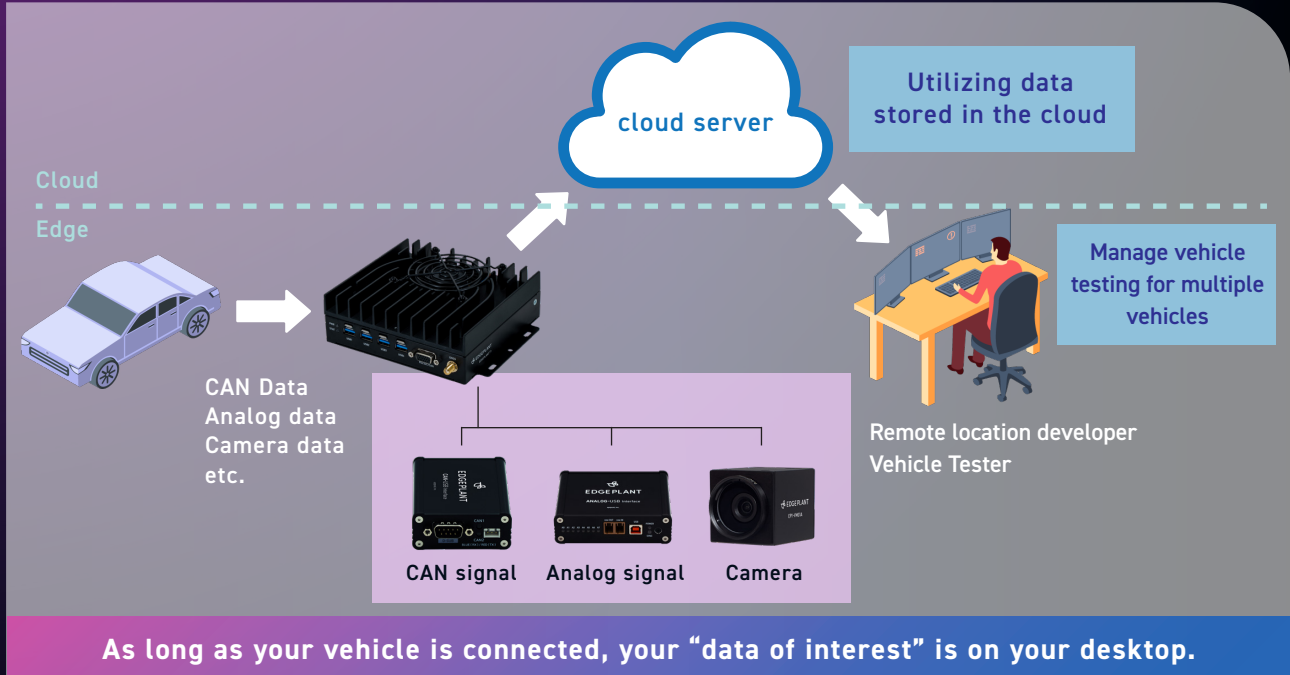

20 40 80 60 100

20 40 80 60 100

01452.1112 0000x1
45151.124 0000x1
77241551.0 0000x3

● FIX CAR ERROR

Remote Data Collection

Remote Calibration

Contact us

Macnica,inc. Smart City & Mobility Business Unit